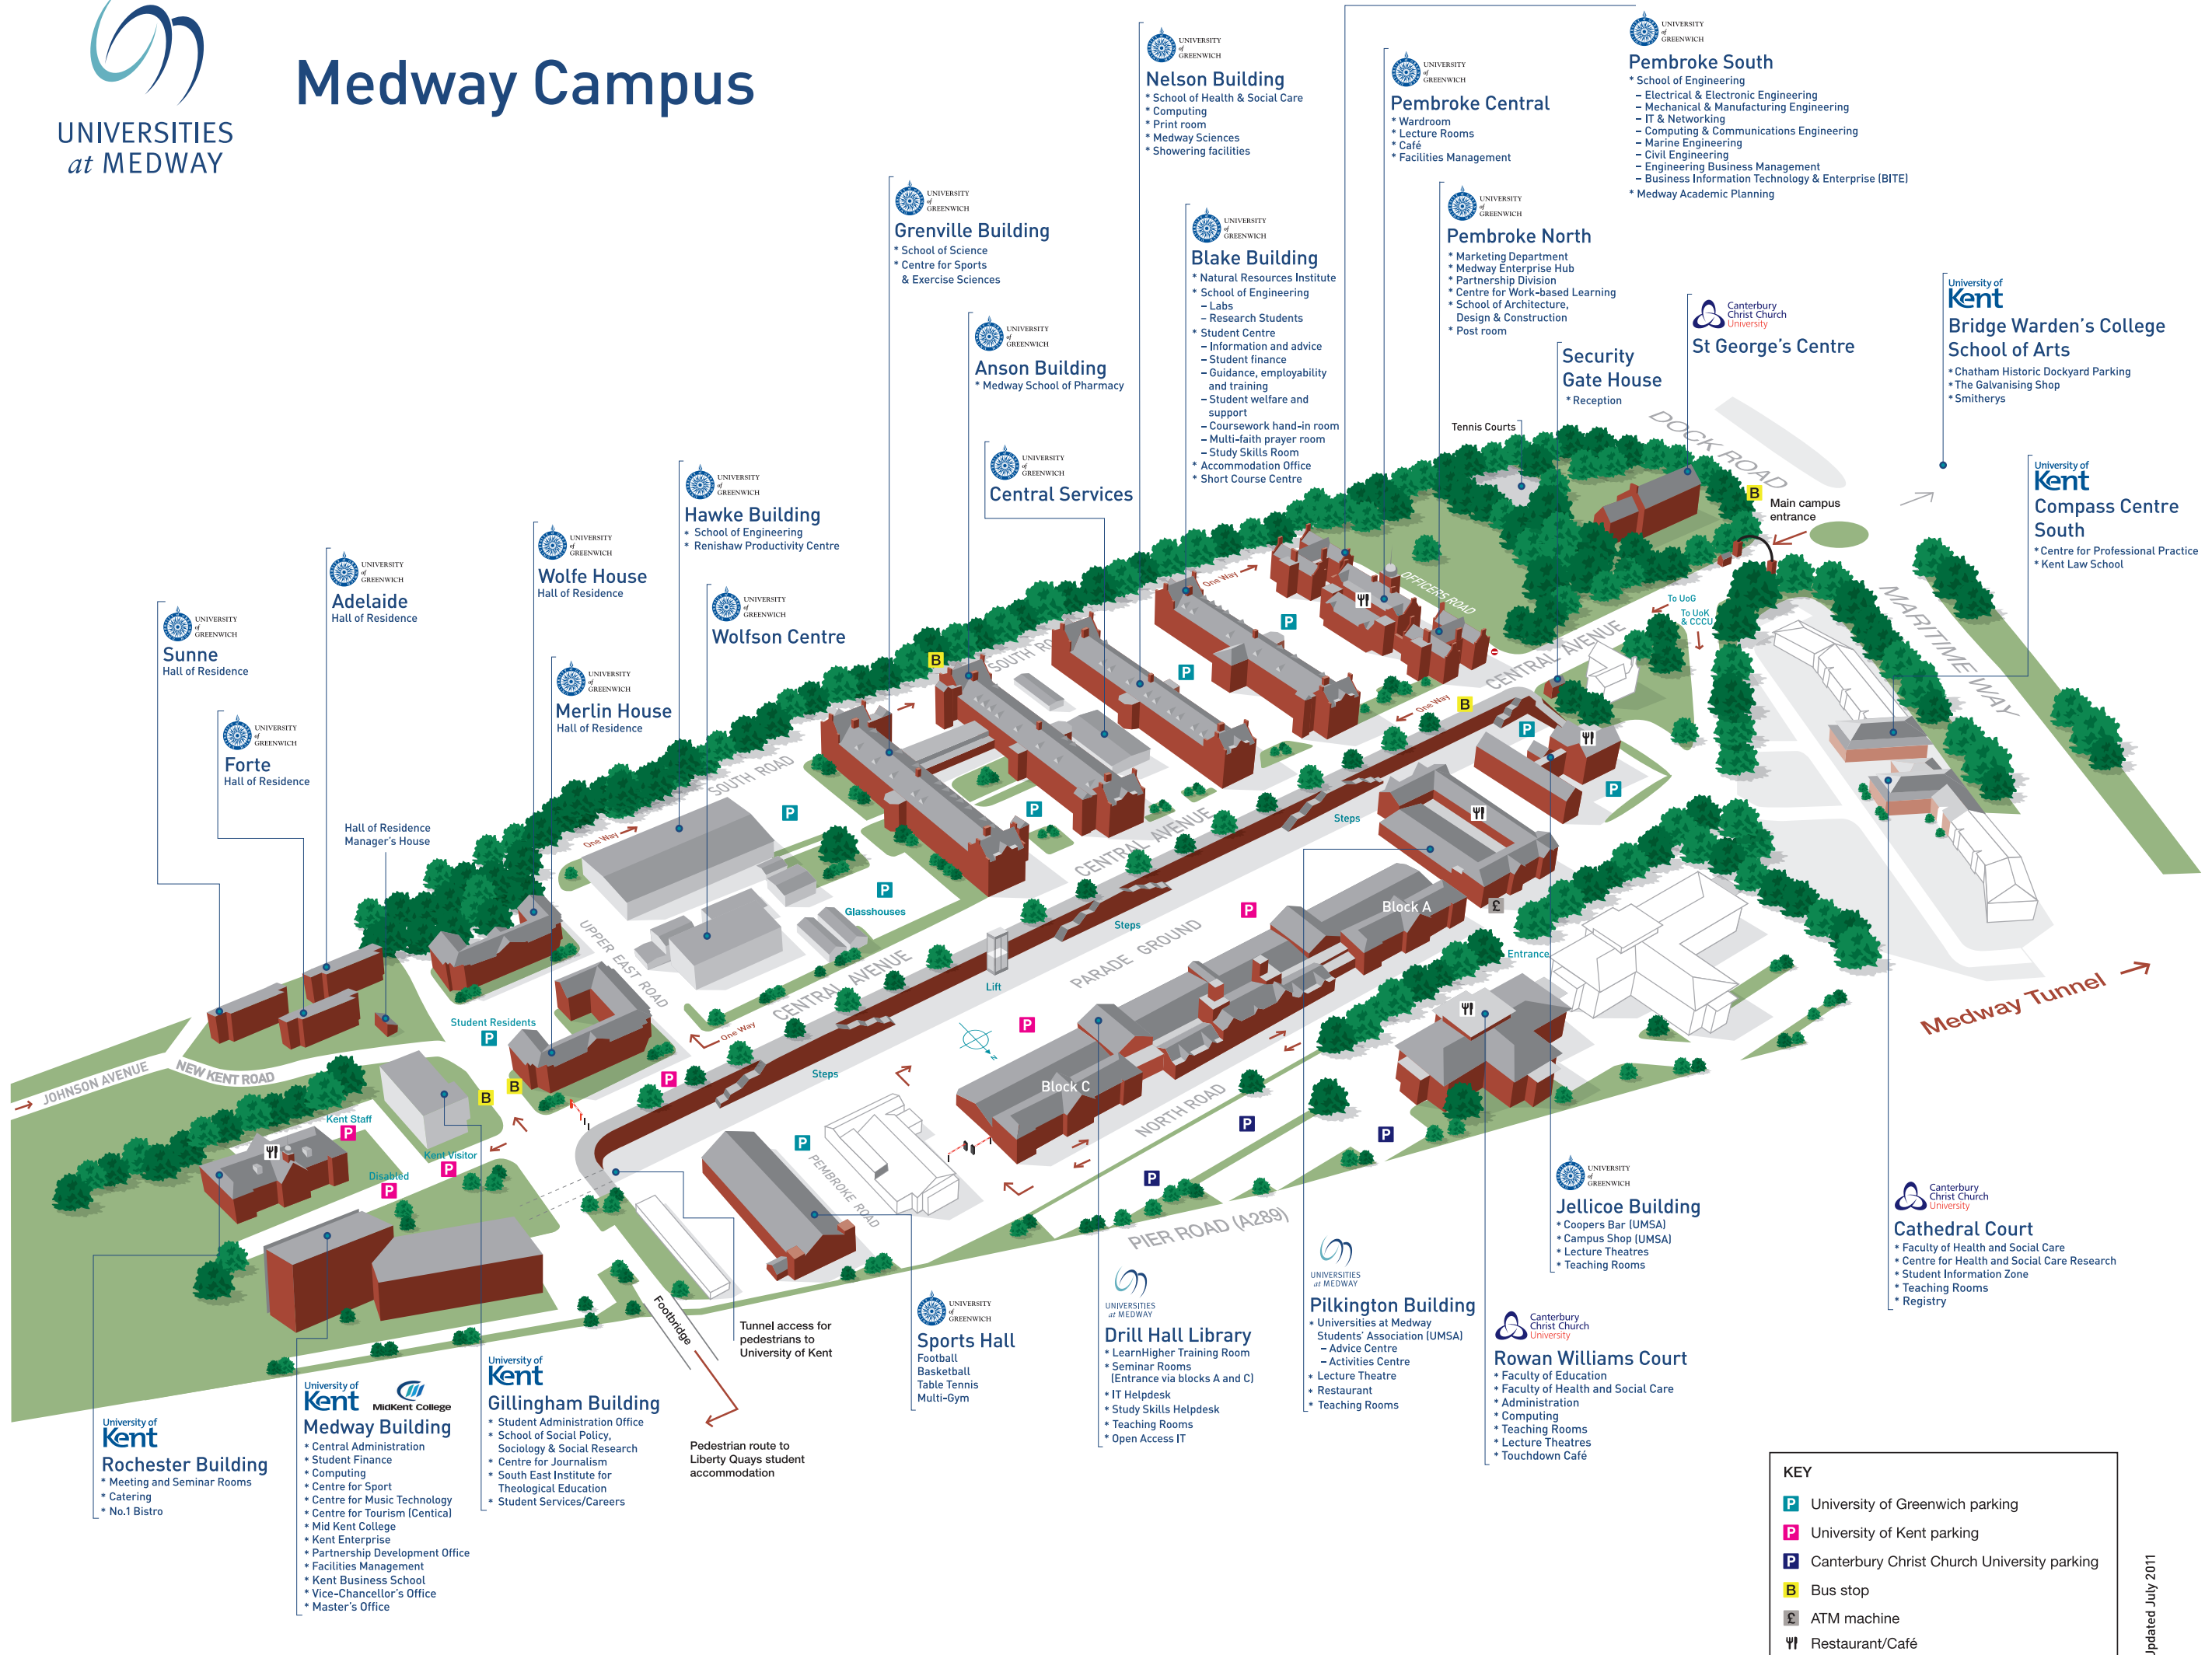

Medway Campus

**University of Kent
Rochester Building**

- Meeting and Seminar Rooms
- Catering
- No.1 Bistro

**University of Kent
Medway Building**

- Central Administration
- Student Finance
- Computing
- Centre for Sport
- Centre for Music Technology
- Centre for Tourism (Centica)
- Mid Kent College
- Kent Enterprise
- Partnership Development Office
- Facilities Management
- Kent Business School
- Vice-Chancellor's Office
- Master's Office

**University of Kent
Gillingham Building**

- Student Administration Office
- School of Social Policy, Sociology & Social Research
- Centre for Journalism
- South East Institute for Theological Education
- Student Services/Careers

- Faculty of Education
- Faculty of Health and Social Care
- Administration
- Computing
- Teaching Rooms
- Lecture Theatres
- Touchdown Café

**University of Greenwich
Jellicoe Building**

- Coopers Bar (UMSA)
- Campus Shop (UMSA)
- Lecture Theatres
- Teaching Rooms

**Canterbury Christ Church University
Cathedral Court**

- Faculty of Health and Social Care
- Centre for Health and Social Care Research
- Student Information Zone
- Teaching Rooms
- Registry

KEY	
	University of Greenwich parking
	University of Kent parking
	Canterbury Christ Church University parking
	Bus stop
	ATM machine
	Restaurant/Café